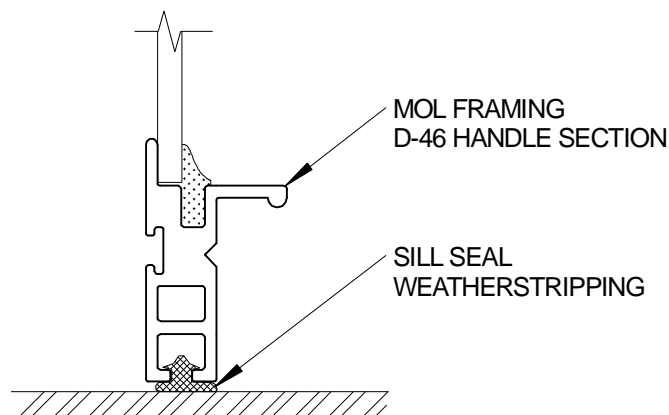

**HEAD DETAIL**  
SCALE: FULL

**JAMB DETAIL**  
SCALE: FULL

**SILL DETAIL**  
SCALE: FULL

PRODUCT  
MAGNETIC ONE LITE with MINI-BLIND  
(BETWEEN GLASS)

DWG. NO.  
**M-9a**

**Allied Window**  
Performance Panels™