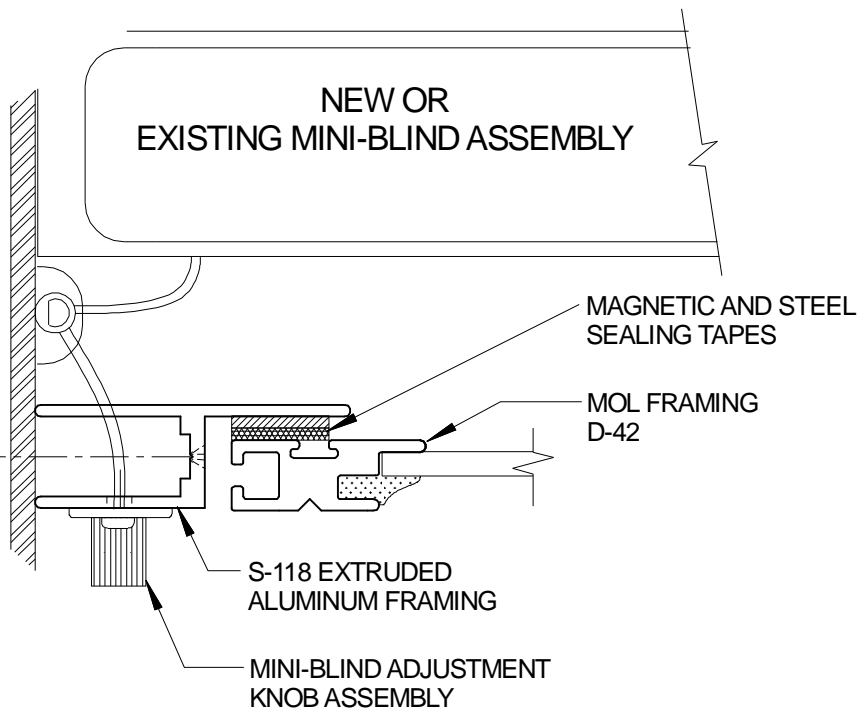

**HEAD DETAIL**  
SCALE: FULL

**JAMB DETAIL**  
SCALE: FULL

**SILL DETAIL**  
SCALE: FULL

PRODUCT  
MAGNETIC ONE LITE with MINI-BLIND  
(BETWEEN GLASS)

DWG. NO.  
**M-9a**

**Allied Window**  
Performance Panels™